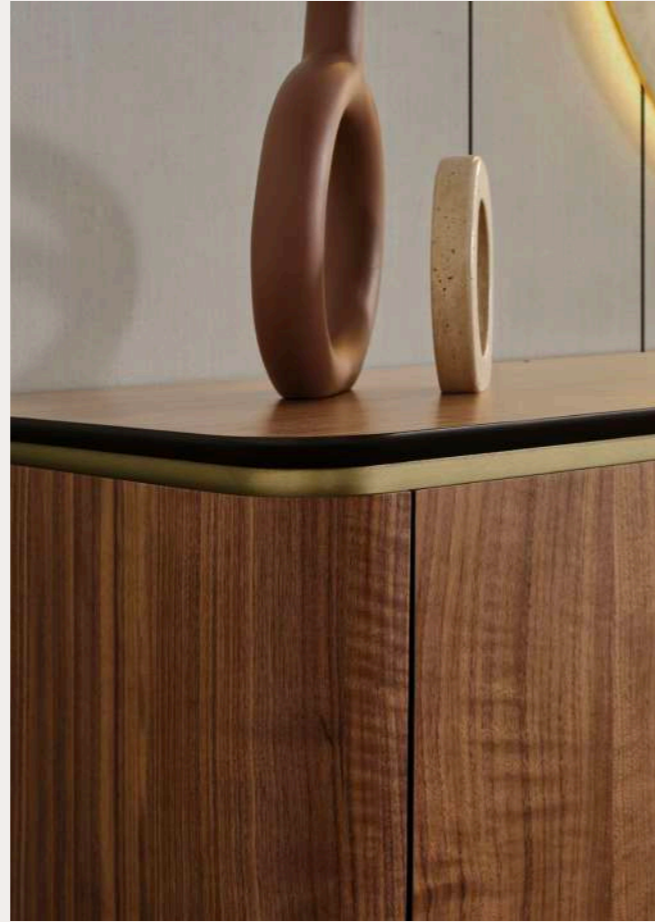

SIESTA DINING ROOM

Combining the elegant effect of walnut with the warm touches of elegant style, Siesta Dining Room creates an elegant and noble atmosphere...

Cevizin zarif etkisini elegant stilinin sıcak dokunuşlarıyla buluşturan Siesta, zarif ve asil bir atmosfer yaratıyor.